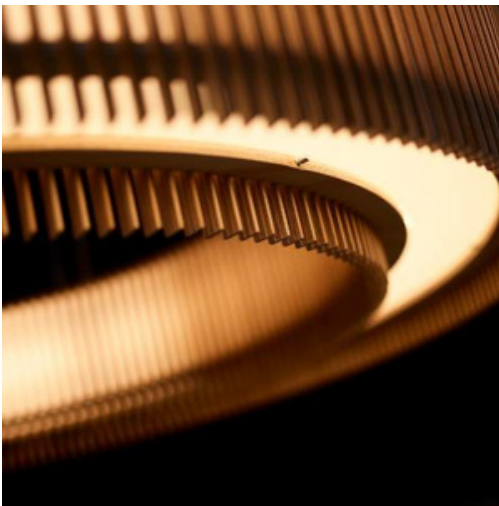

Mr. Ralph

Beautiful Lighting

iO PHOEBUS PENDANT

Colours:

- Natural
- Black Edge

Materials:

- NZ Radiata Plywood
- Japanese Shoji Paper (removable)

Dimensions:

- 1200mm diameter
- 200mm high
- 7kg

LED lighting:

- 14 watts and dimmable.
- Choose from:
 - 2700K - Soft White = Relaxing, Vintage Style or
 - 3000K - Warm White = Calming, Friendly, Inviting or
 - 4000K - Cool White = Bright, Clean, Crisp, Vibrant.
- Comes with a driver that needs to be housed either in the ceiling or nearby.

Cord & Suspension:

- Cord is transparent.
- 5 x suspension cables come with suspended ceiling anchors in chrome.
- Standard cord and suspension length is 1 metre.
- Extra is charged at \$35.00 per metre.