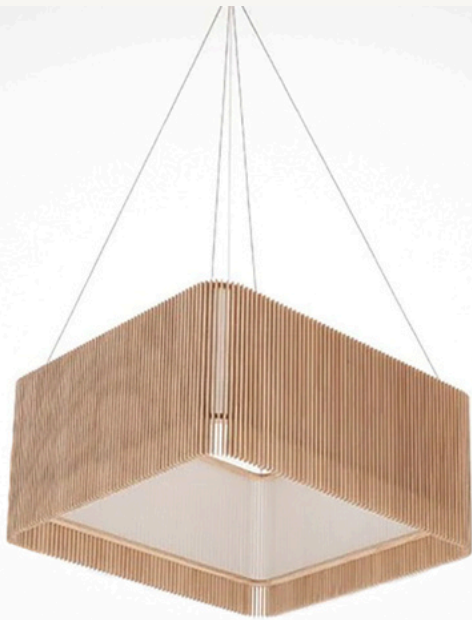

Mr. Ralph

Beautiful Lighting

iO2 SQUARE PENDANT

MAKER. Crafted in New Zealand

Beautifully handmade by the amazing Mat MacMillan in Tauranga.

Colour Options:

- Natural Ply
- Black Tips

Materials:

- NZ Radiata Plywood
- Japanese Shoji Paper (removable)

Dimensions:

- 800mm wide x 800mm long x 400mm high

Fittings:

- Single lamp holder or triple lamp holder with Black or White PVC cord
- Suspension wire kit with 110mm ceiling rose included
- Suspension length from 1 metre to 5 metres

PLEASE NOTE: It is not recommended to hang this shade closer than 1 metre to the ceiling, as the tight angles of the suspension wire will put extra tension on the shade and can damage it. It is possible to hang it at shorter lengths, but alternative suspension methods are needed. Please contact info@mrralph.co.nz if you want more information.