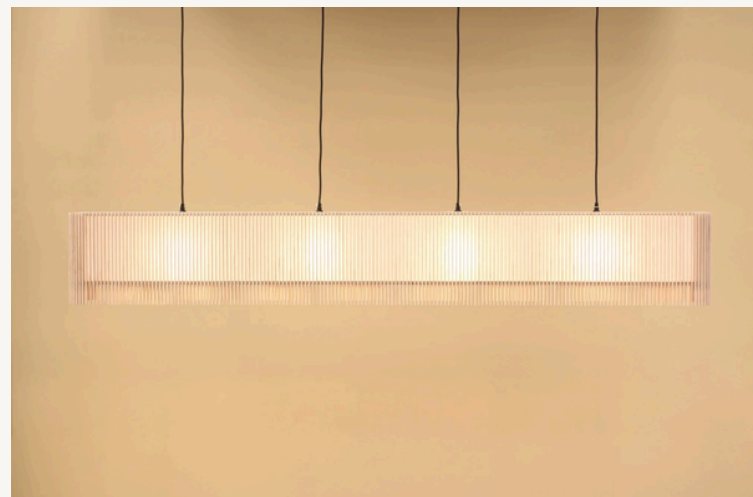

Mr. Ralph

Beautiful Lighting

i02 RECTANGLE PENDANT

All Pendants, Floor lamps, Table lamps,
Wall Lights and Lamps/Bulbs come with a
2 year full replacement warranty.

MAKER. Crafted in New Zealand

Beautifully handmade by the amazing Mat MacMillan in Tauranga.

Colour Options:

- Natural Ply
- Black Tips
-

Materials:

- NZ Radiata Plywood
- Japanese Shoji Paper (removable)

Dimensions:

- All shades are 300mm high x 300mm wide.

Length options:

- 800mm (Requires 2 suspension sets)
- 1060mm (Requires 2 suspension sets)
- 1325mm (Requires 3 suspension sets)
- 1565mm (Requires 3 suspension sets)
- 1695mm (Requires 4 suspension sets)
- 1830mm (Requires 4 suspension sets)
- 2070mm (Requires 4 suspension sets)
-