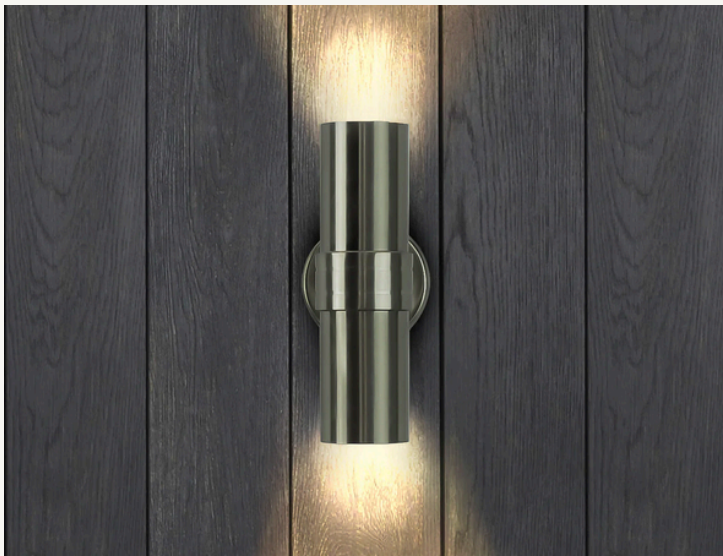

Mr. Ralph

Beautiful Lighting

WAIHEKE UP & DOWN OUTDOOR LIGHT

Steel Wall Fitting:

- Crafted in Stainless Steel
- 227mm high
- 64mm width

Wall Plate:

- 20mm high
- 95mm diameter

Total fixture depth is 116mm off the wall

Weight:

- approx 952g

Weatherproof IP44 rated for outdoor and bathroom use

Class 1 Construction (Earthed)

Motion-sensor compatible (not supplied)

Replacement glass available

Requires 2x GU10 bulbs (not included)

Max wattage: Eco Halogen 28-35W or LED 6.5W

AS/NZS compliant

Must be installed by a registered Electrician

All Pendants, Floor lamps, Table lamps, Wall Lights and Lamps/Bulbs come with a 2 year full replacement warranty