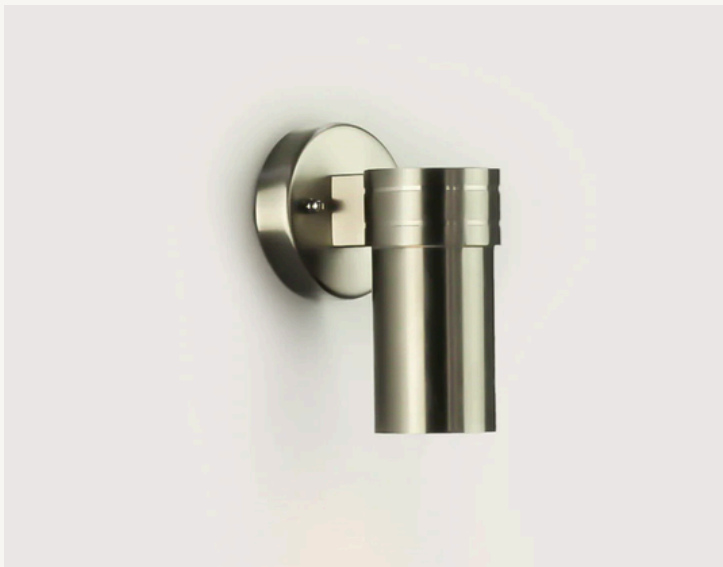

Mr. Ralph

Beautiful Lighting

WAIHEKE DOWN OUTDOOR LIGHT

Steel Wall Fitting:

- Crafted in Stainless Steel
- 160mm high
- 70mm width

Wall Plate:

- 20mm high
- 95mm diameter

Total fixture depth is 116mm off the wall

Weight:

- approx 718g

Weatherproof IP44 rated for outdoor and bathroom use

Class 1 Construction (Earthed)

Motion-sensor compatible (not supplied)

Replacement glass available

Requires 1x GU10 bulbs (not included)

Max wattage: Eco Halogen 28-35W or LED 6.5W

AS/NZS compliant

Must be installed by a registered Electrician

All Pendants, Floor lamps, Table lamps, Wall Lights and Lamps/Bulbs come with a 2 year full replacement warranty