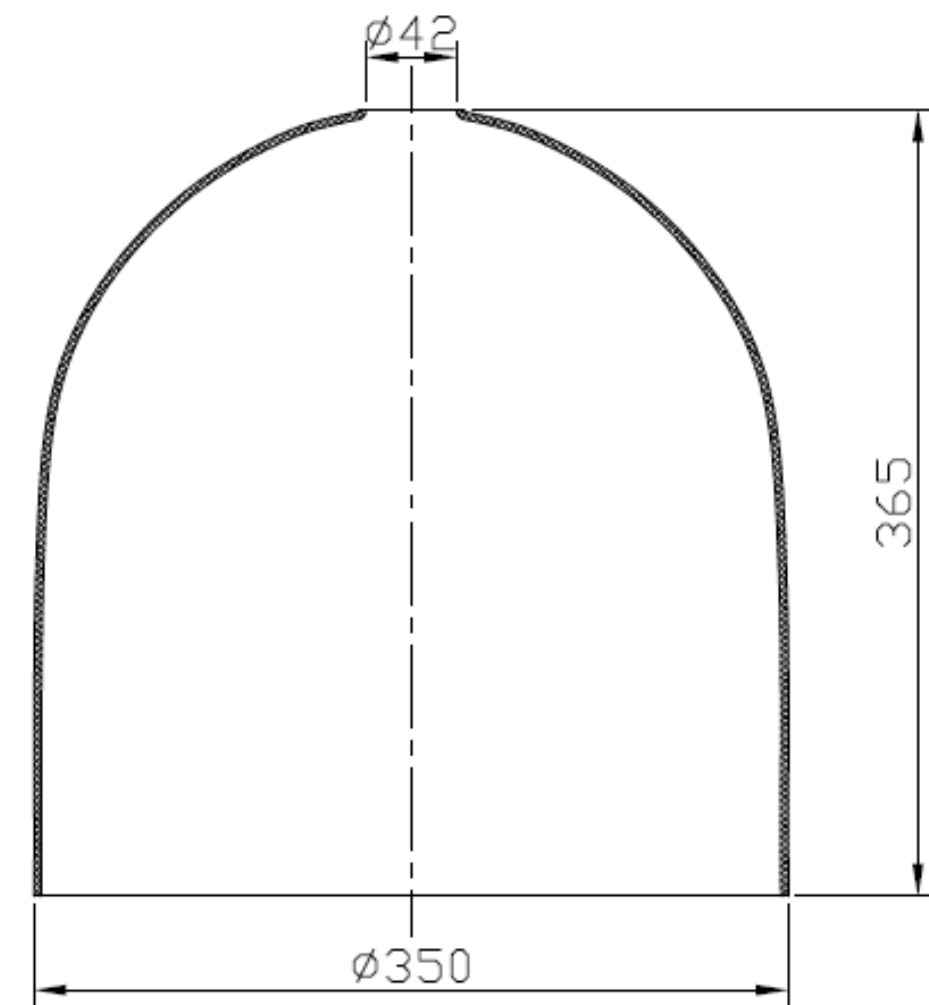

Vienna Opal Glass Shade

matt opal glass with ribs
down the whole length of the
shade

T=3.5 mm