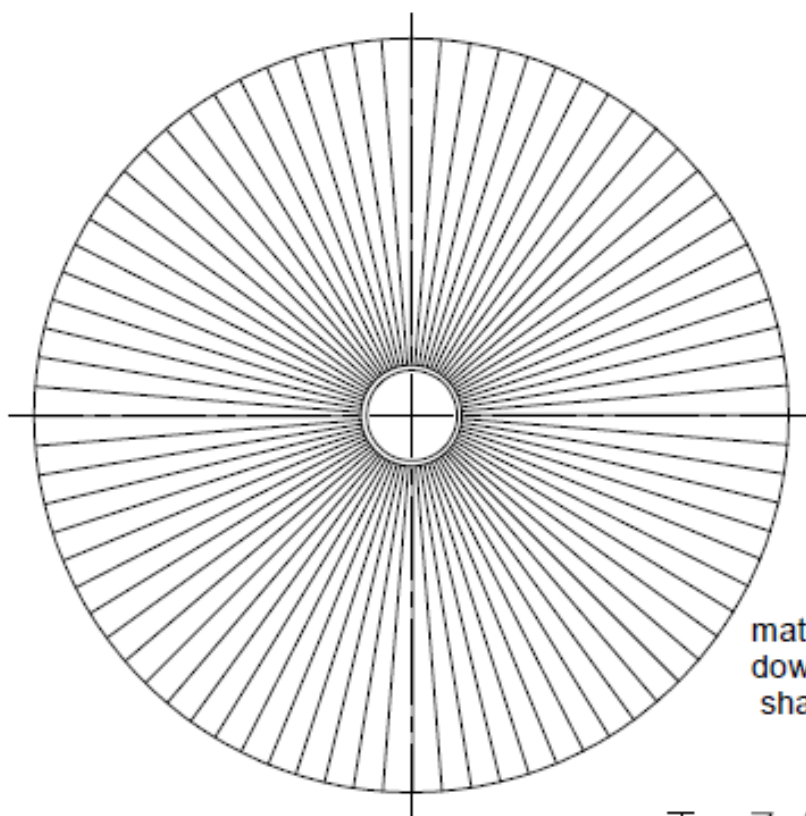

Vienna Opal Glass Shade

matt opal glass with ribs
down the whole length of the
shade

T=3.5 mm