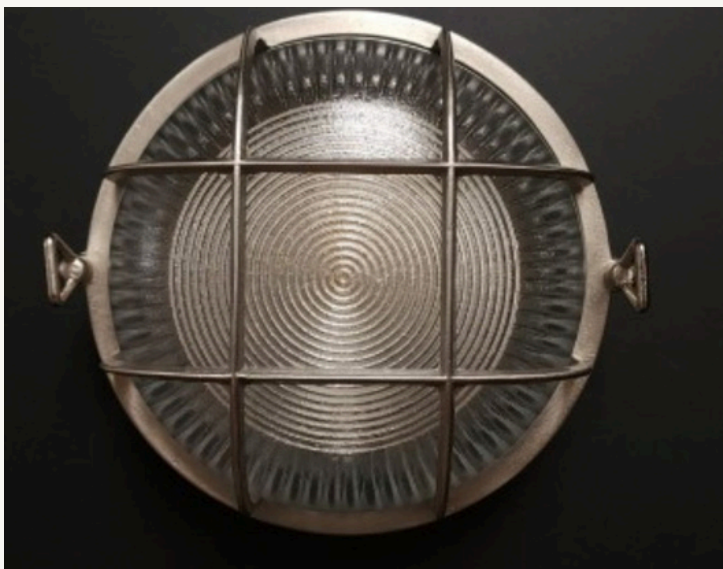

## TRITON BULKHEAD WALL LIGHT

Dimensions:

Depth: 110mm

Diameter: 180mm

Recommended Bulb: 40w max

IP64 Full Weather Proof

E27 Edison Screw Lampholder

Screws supplied

All Poseidon are cast from Brass ingots

Every piece in the Poseidon Lighting Collection has been carefully and passionately crafted in Athens, Greece. Certified in New Zealand and Australia to the highest quality standards for your safety and long term satisfaction. IP64 rated, ship-grade and ready to install.