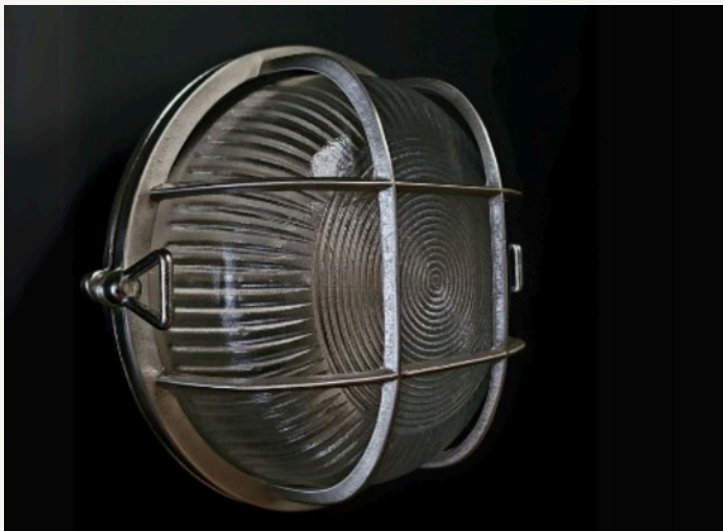

# Mr. Ralph

Beautiful Lighting

## TRITON BULKHEAD WALL LIGHT

Dimensions:

Depth: 110mm

Diameter: 180mm

Recommended Bulb: 40w max

IP64 Full Weather Proof

E27 Edison Screw Lampholder

Screws supplied

All Poseidon are cast from Brass ingots

Every piece in the Poseidon Lighting Collection has been carefully and passionately crafted in Athens, Greece. Certified in New Zealand and Australia to the highest quality standards for your safety and long term satisfaction. IP64 rated, ship-grade and ready to install.