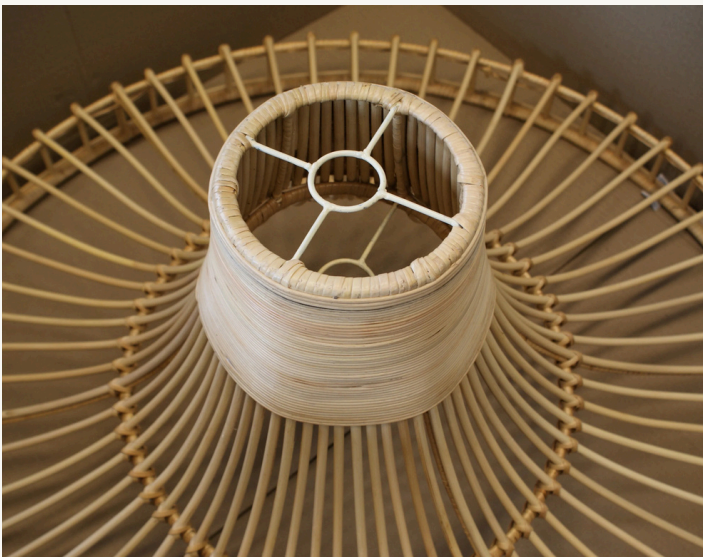

### Materials:

- Rattan with metal frame

### Measurements:

- 1000mm dia x 450mm high