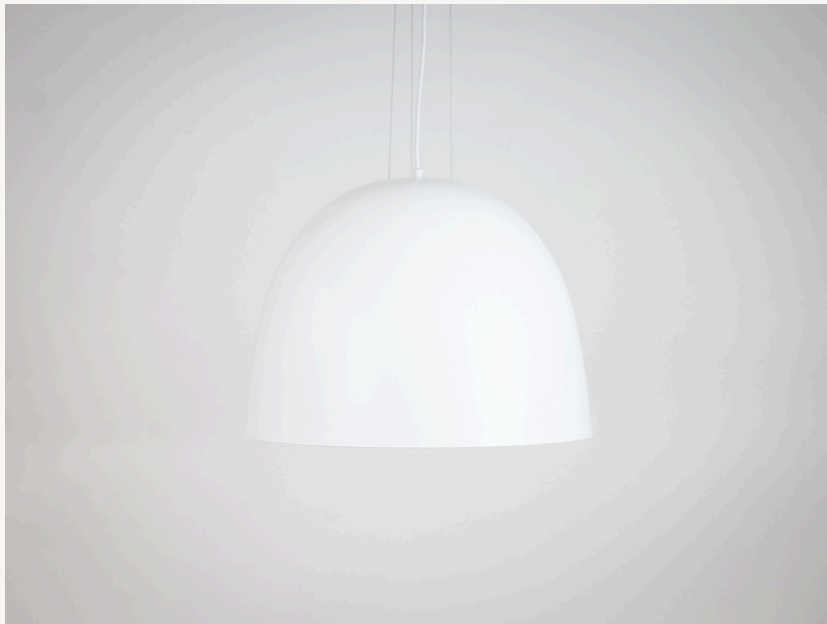

Mr. Ralph

Beautiful Lighting

OSLO METAL PENDANT

Iron Metal Shade:

- White
- 430mm high
- 550mm diameter
- 2.7kgs approx.

Aluminium Lamp Holder:

- White
- E27 Screw-in lamp holder
- 60 watt max

3-Core Textile Cord:

- Black or White
- 2.5m and may be shortened

Iron Ceiling Rose with 3 x wire ports:

- White
- 100mm diameter
- 20mm high

AS/NZS compliant

Must be installed by a registered Electrician

All Pendants, Floor lamps, Table lamps, Wall Lights and Lamps/Bulbs come with a 2 year full replacement warranty.