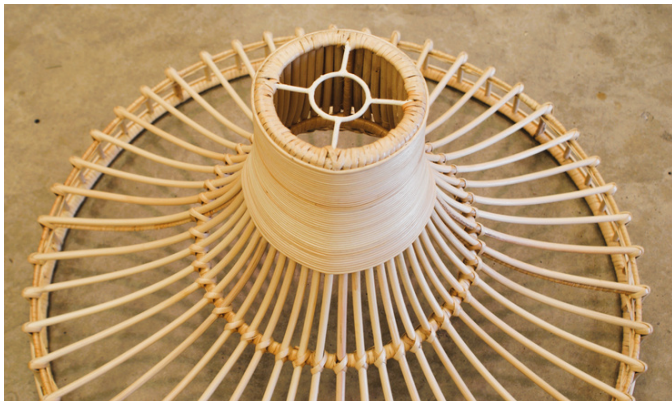

Mr. Ralph

Beautiful Lighting

NUKU MEDIUM

Top view