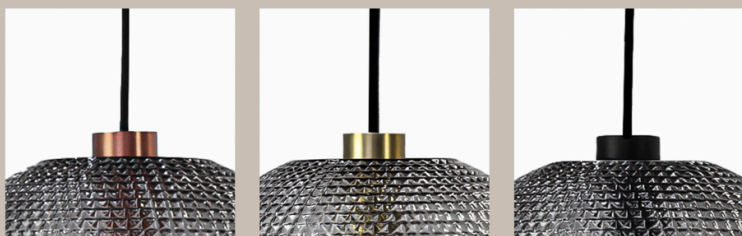

Mr. Ralph

Beautiful Lighting

MR TED GLASS FERGUS PENDANT

Textured Glass Shade:

- Smoke or Clear
- 309mm high
- 340mm diameter
- 2.3kgs approx

Aluminium Fergus Lamp Holder:

- Black, White, Brushed Gold, Matt Nickel, Copper, or Black Nickel
- 80mm high
- 50mm diameter

3-Core Textile Cord:

- Black or White
- 2.5m and may be shortened

Iron Ceiling Rose:

- Black or White
- 100mm diameter
- 20mm high

E27 Screw-in lamp holder - 60 watt max

AS/NZS compliant

Must be installed by a registered Electrician

White

Black Nickel

Matt Nickel

Copper

Brushed Gold

Black

All Pendants, Floor lamps, Table lamps, Wall Lights and Lamps/Bulbs come with a 2 year full replacement warranty.

info@mrralph.co.nz