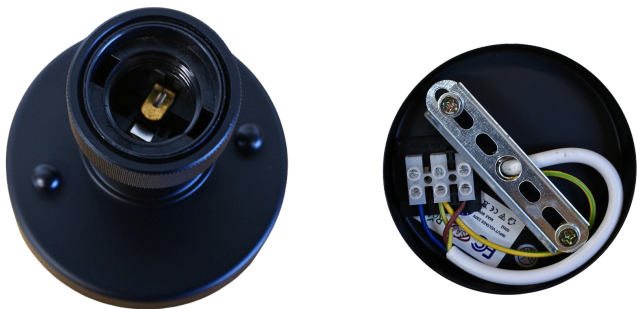

Mr. Ralph

Beautiful Lighting

MR FIX BARE BULB

Colour:

- Black, Brass or White

Dimensions:

- 110mm high
- 100mm diameter base plate
- 40mm diameter lamp holder
- 50mm diameter ring x 20mm high

Weight:

- 230g

Lamp Holder:

- E27 240v max 60W

Must be installed by a registered electrician
AS/NZS compliant

info@mrralph.co.nz

0800 677 2574

www.mrralph.co.nz