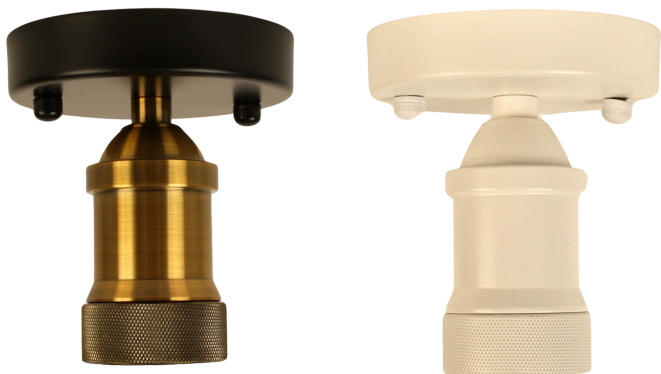

Mr. Ralph

Beautiful Lighting

MR FIX BARE BULB

Colour:

- Black, Brass or White

Dimensions:

- 110mm high
- 100mm diameter base plate
- 40mm diameter lamp holder
- 50mm diameter ring x 20mm high

Weight:

- 230g

Lamp Holder:

- E27 240v max 60W

Must be installed by a registered electrician
AS/NZS compliant

info@mrralph.co.nz

0800 677 2574

www.mrralph.co.nz