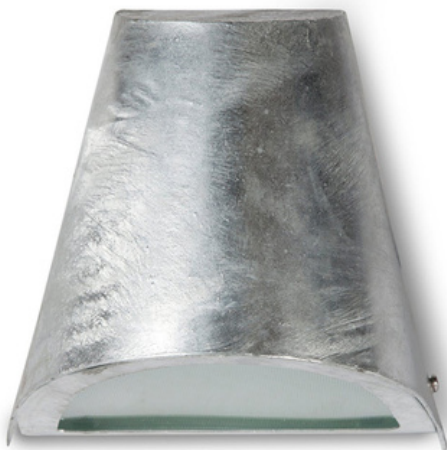

## MAHIA OUTDOOR LIGHT

### Material:

- Steel

### Finishes:

- Carbon, Lily White or Galvanised

### Measurements:

- Height: 163mm
- Width: 158mm
- Depth: 103mm