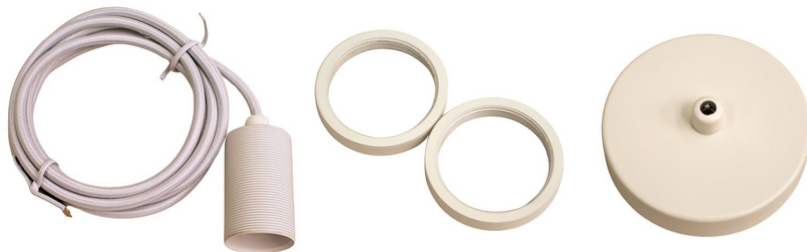

Mr. Ralph

Beautiful Lighting

LOCKIE E27 PENDANT SET

Colours:
- Black
- White

All Pendants, Floor lamps, Table lamps, Wall Lights and Lamps/Bulbs come with a 2 year full replacement warranty.

Aluminium Threaded Lamp Holder:
- 78.5mm high (including cord grip)
- 40mm diameter

Aluminium Shade Rings:
- 8mm high
- 50mm diameter
- 2 supplied per pendant set

3-Core Textile Cord
- 2.5m and may be shortened

Iron Ceiling Rose:
- 20mm high
- 100mm diameter

Weight:
- approx 370g

Pendant can hold up to 5kgs