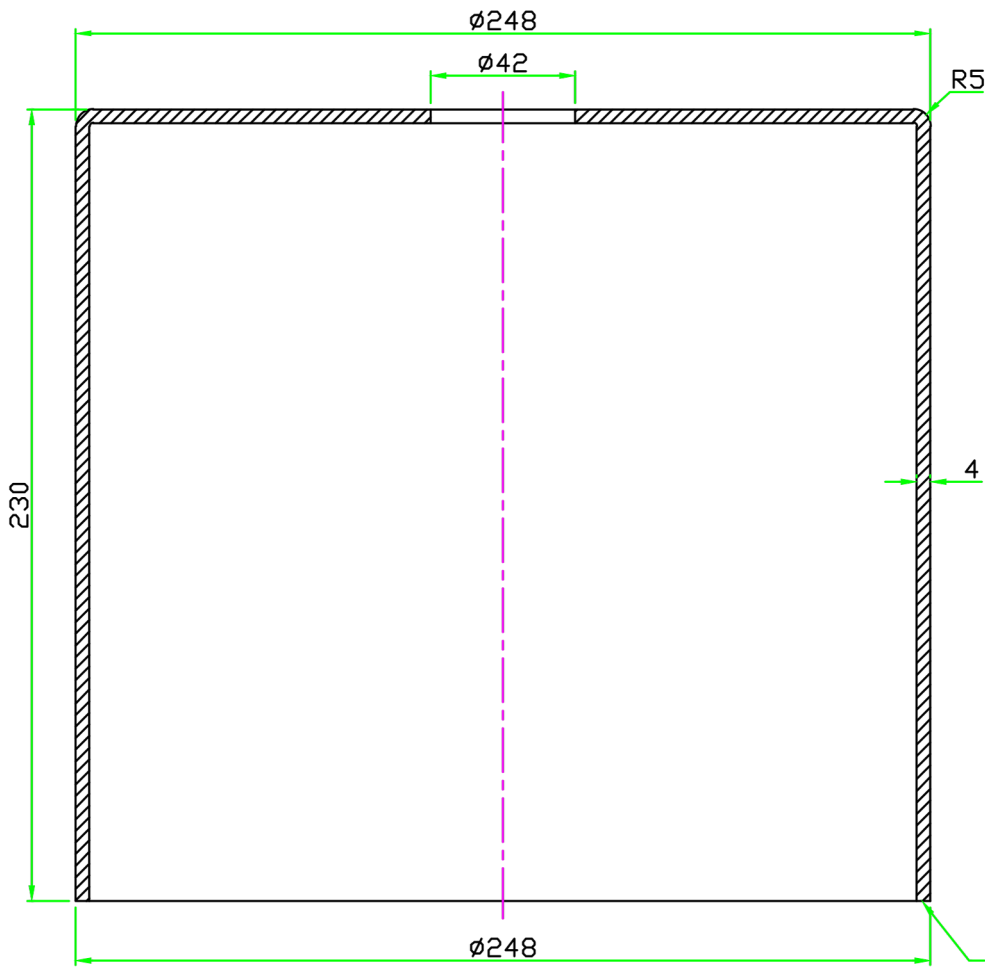

Indie Wide Glass Shade

精抛