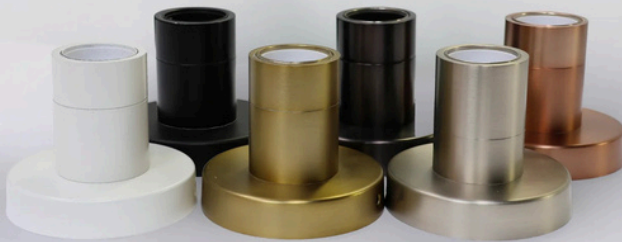

Fixed Fergus Lamp Holder:

- Black, White, Matt Nickel, Brushed Gold, Copper or Black Nickel
- 85mm high
- 100mm diameter
- Shade rings are 40mm and 25mm high

E27 Screw-in lamp holder - 60 watt max
AS/NZS compliant

Must be installed by a registered
Electrician