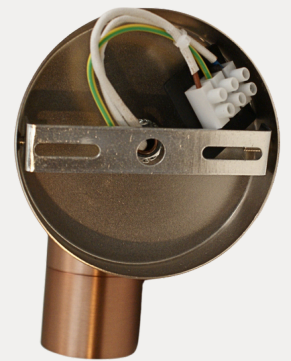

## FERGUS BARE BULB WALL LIGHT

Colours:

- Black
- White
- Matt Nickel
- Brushed Gold
- Copper
- Black Nickel

Aluminium Fergus Lamp Holder:

- 70mm high
- 50mm diameter

Iron Wall Plate:

- 20mm high
- 100mm diameter

Total fixture height is 160mm - from top of wall plate to bottom of lamp holder

Total fixture depth is 130mm off the wall - excluding bulb

E27 Screw-in lamp holder - 60 watt max  
AS/NZS certified

Must be installed by a registered Electrician