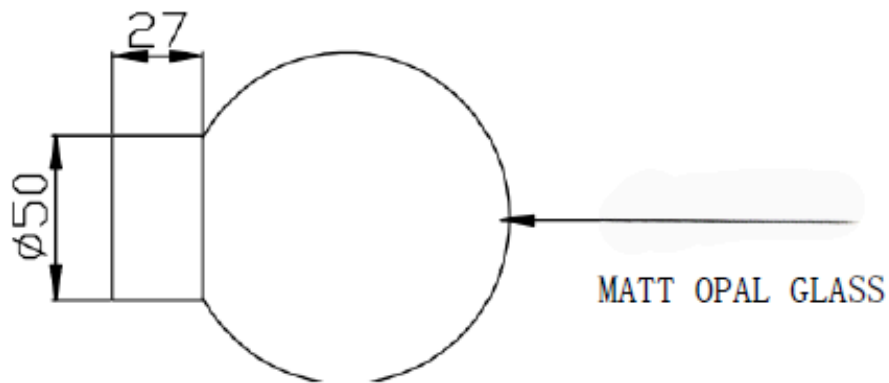

Dott Wall Light

G9 LED Bulb Max 40W