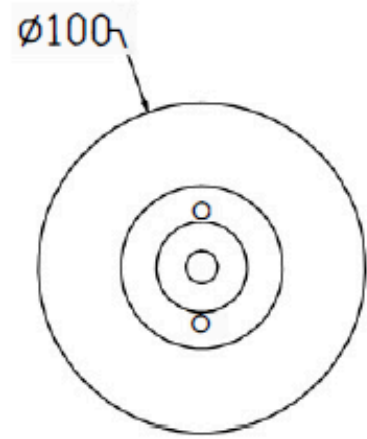

Dott Wall Light

G9 LED Bulb Max 40W