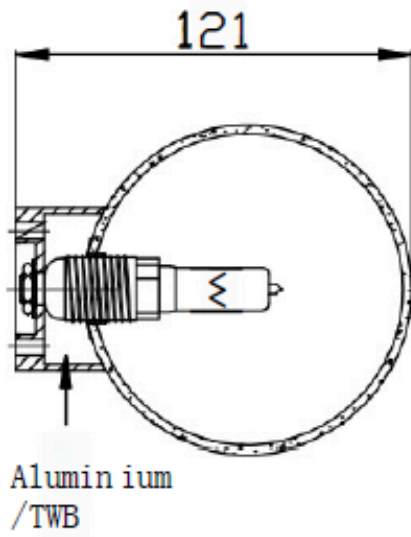

Dott Wall Light

G9 LED Bulb Max 40W