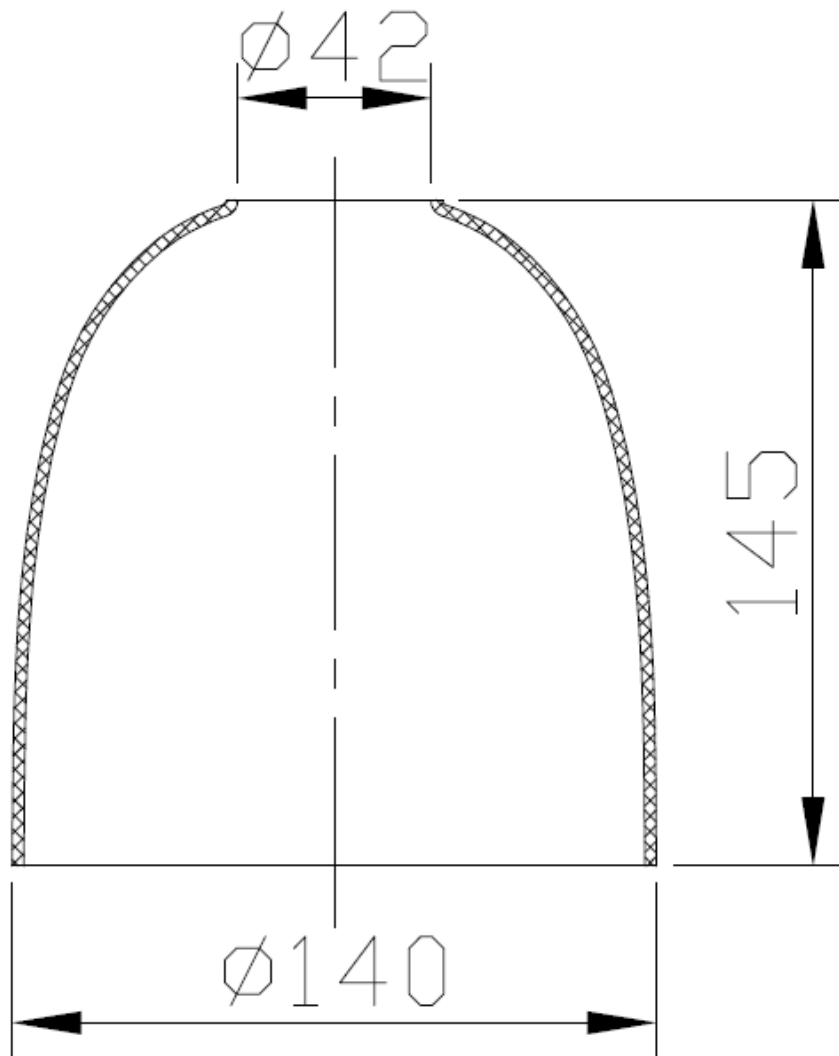

# Small Glass Cloche Shade

CLEAR GLASS

T=2.5 mm  