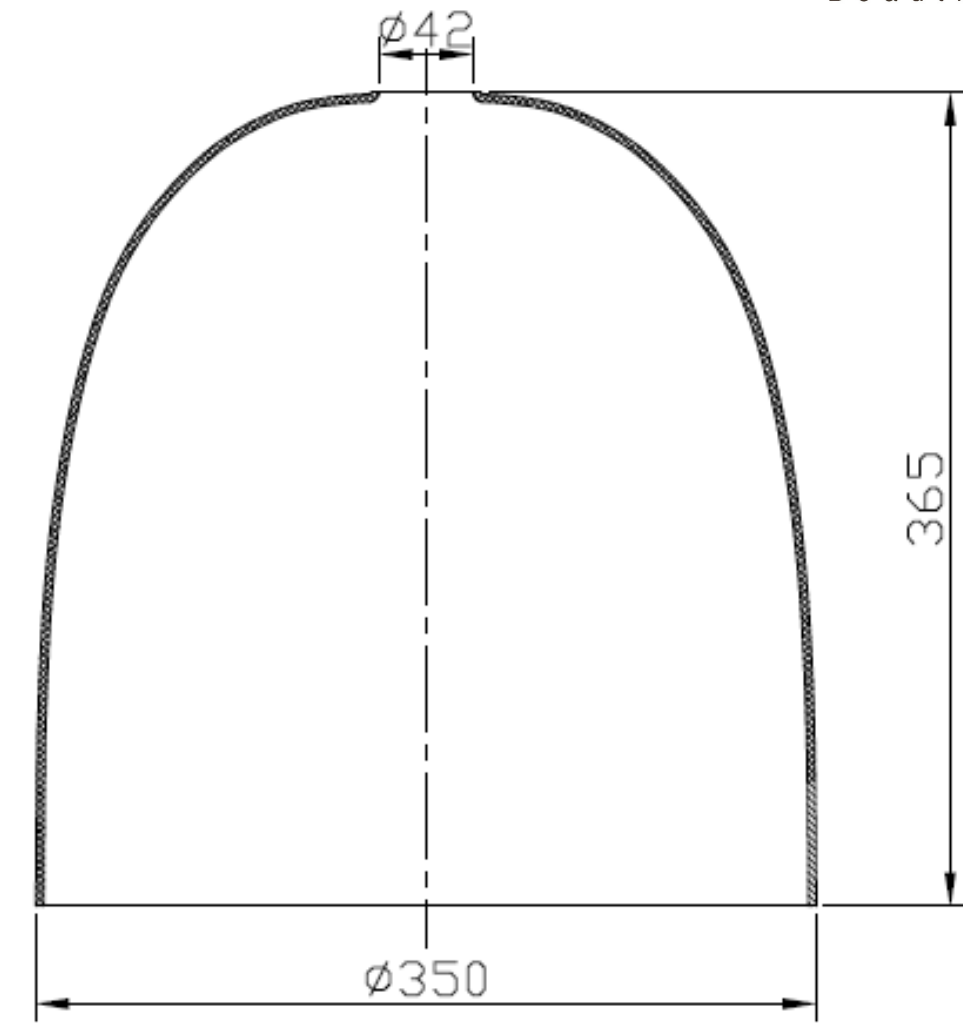

Extra Large Glass Cloche Shade

CLEAR GLASS

T=3.5 mm  