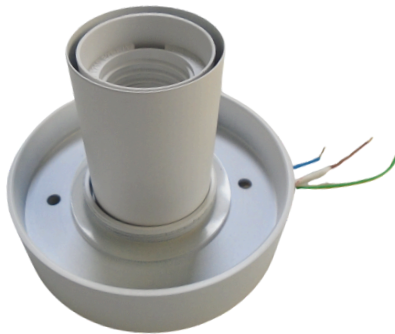

Mr. Ralph

Beautiful Lighting

BIG DOTT WALL LIGHT 2024

Opal Glass Shade:

- Matt White
- 150mm high
- 150mm wide

Wall Fitting:

- Brushed Gold, Black or White
- 100mm dia x 27mm deep
- Total depth from wall is 161mm

Provided Equipment:

- 35mm screws x 2
- Plastic wall plugs x 2
- Cotton Glove

E27 Screw-in lampholder - 60 watt max
45mm Dolly bulb recommended
IP44 Rated

Weight: 290g

AS/NZS compliant
Must be installed by a registered
Electrician