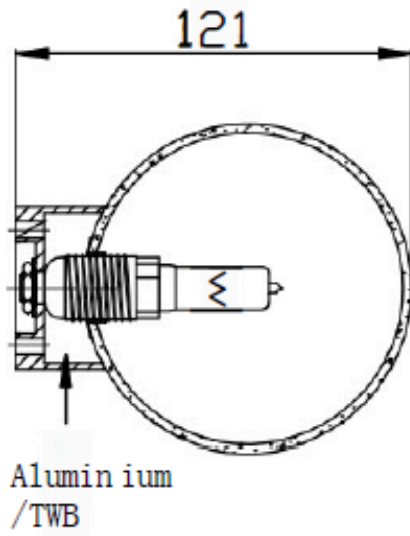

# Astra Wall Light

G9 LED Bulb Max 40W