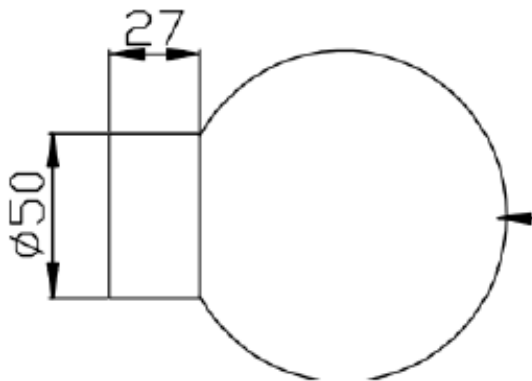

# Astra Wall Light

G9 LED Bulb Max 40W