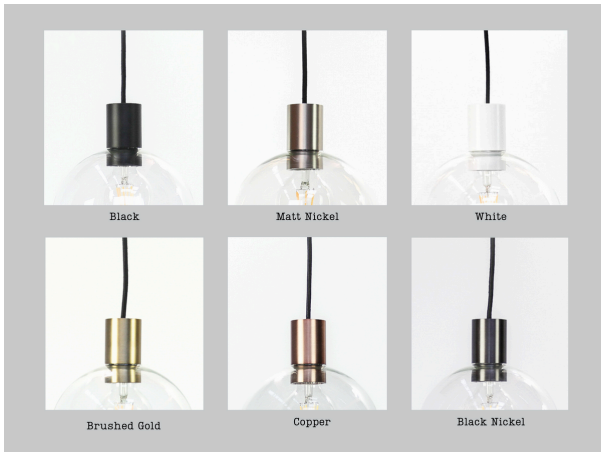

Mr. Ralph

Beautiful Lighting

APOTHECARY 50CM ROUND GLASS FERGUS PENDANT

Glass Shade:

- Clear or Amber Glass
- 500mm diameter x 475mm high
- 42mm diameter lamp holder hole

Fergus Lamp holder:

- Colours: Black, White, Matt Nickel, Brushed Gold, Copper or Black Nickel
- 80mm high x 50mm diameter
- 1 x 60mm ring, 1 x 20mm ring included
- 40mm diameter E27 Screw-in lamp holder
- Max Wattage - 60W

Textile Cord:

- Black or White textile cord
- 2 metres and may be shortened

Ceiling Rose:

- Black or White
- 100mm diameter x 20mm high

AS/NZS compliant

Must be installed by a registered Electrician

info@mrralph.co.nz