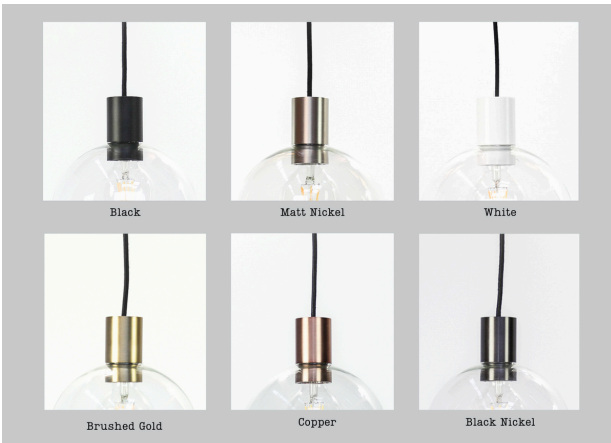

Mr. Ralph

Beautiful Lighting

APOTHECARY 40CM ROUND GLASS FERGUS PENDANT

Glass Shade:

- Clear or Amber Glass
- 400mm diameter x 377mm high
- 42mm diameter lamp holder hole

Fergus Lamp holder:

- Colours: Black, White, Matt Nickel, Brushed Gold, Copper or Black Nickel
- 80mm high x 50mm diameter
- 1 x 60mm ring, 1 x 20mm ring included
- 40mm diameter E27 Screw-in lamp holder
- Max Wattage - 60W

Textile Cord:

- Black or White textile cord
- 2 metres and may be shortened

Ceiling Rose:

- Black or White
- 100mm diameter x 20mm high

AS/NZS compliant

Must be installed by a registered Electrician

info@mrralph.co.nz