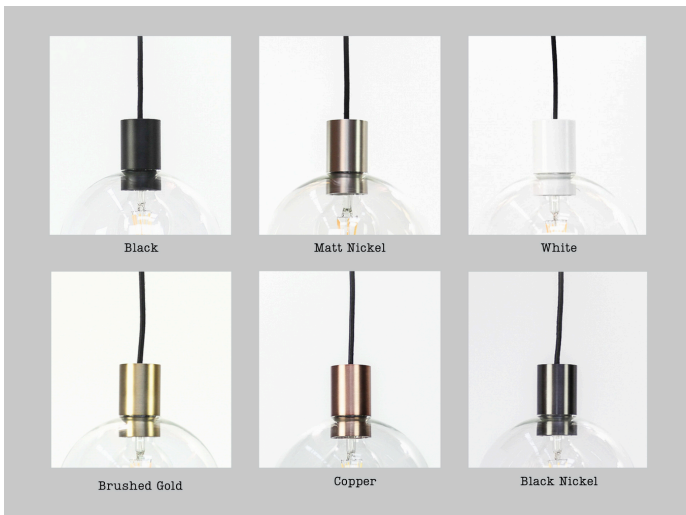

Mr. Ralph

Beautiful Lighting

APOTHECARY 30CM ROUND GLASS FERGUS PENDANT

Glass Shade:

- Clear or Amber Glass
- 300mm diameter x 277mm high
- 42mm diameter lamp holder hole

Fergus Lamp holder:

- Colours: Black, White, Matt Nickel, Brushed Gold, Copper or Black Nickel
- 80mm high x 50mm diameter
- 1 x 60mm ring, 1 x 20mm ring included
- 40mm diameter E27 Screw-in lamp holder
- Max Wattage - 60W

Textile Cord:

- Black or White textile cord
- 2 metres and may be shortened

Ceiling Rose:

- Black or White
- 100mm diameter x 20mm high

AS/NZS compliant

Must be installed by a registered Electrician

info@mrralph.co.nz