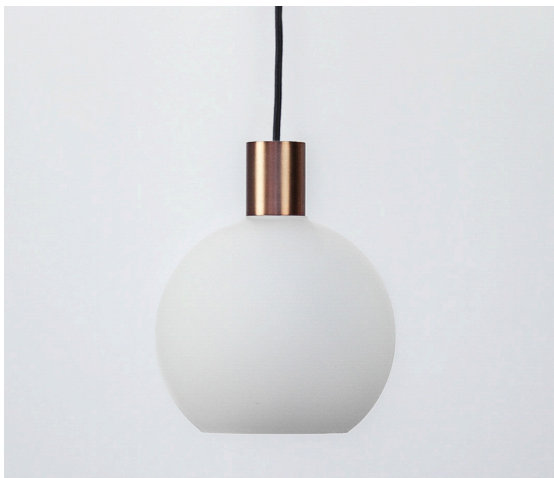

# Mr. Ralph

Beautiful Lighting

## APOTHECARY 20CM ROUND OPAL GLASS FERGUS PENDANT

### Glass Shade:

- Opal
- 200mm diameter x 181mm high
- 42mm diameter lamp holder hole

### Fergus Lamp holder:

- Colours: Black, White, Matt Nickel, Brushed Gold, Copper or Black Nickel
- 80mm high x 50mm diameter
- 1 x 60mm ring, 1 x 20mm ring included
- 40mm diameter E27 Screw-in lamp holder
- Max Wattage - 60W