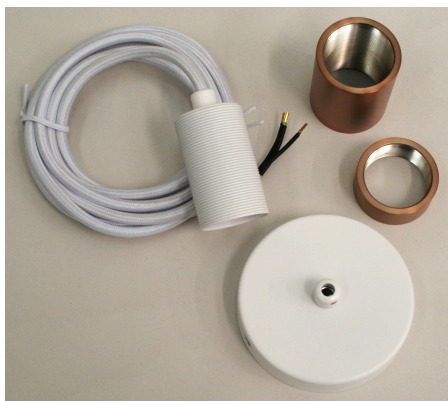

Mr. Ralph

Beautiful Lighting

APOTHECARY 20CM ROUND GLASS FERGUS PENDANT

Glass Shade:

- Clear or Amber Glass
- 200mm diameter x 181mm high
- 42mm diameter lamp holder hole

Fergus Lamp holder:

- Colours: Black, White, Matt Nickel, Brushed Gold, Copper or Black Nickel
- 80mm high x 50mm diameter
- 1 x 60mm ring, 1 x 20mm ring included
- 40mm diameter E27 Screw-in lamp holder
- Max Wattage - 60W

Textile Cord:

- Black or White textile cord
- 2 metres and may be shortened

Ceiling Rose:

- Black or White
- 100mm diameter x 20mm high

AS/NZS compliant

Must be installed by a registered Electrician

info@mrralph.co.nz