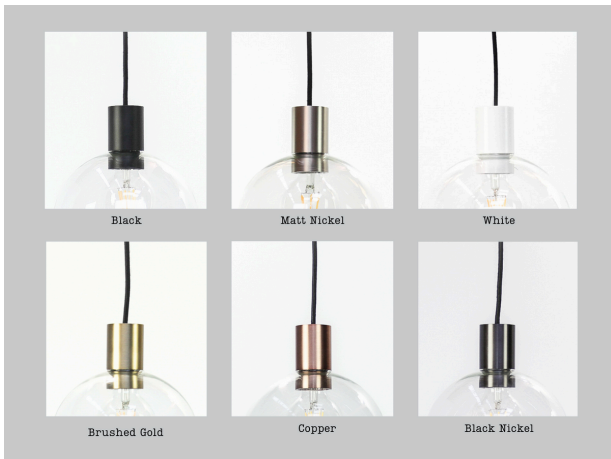

Mr. Ralph

Beautiful Lighting

APOTHECARY 20CM ROUND GLASS FERGUS PENDANT

Glass Shade:

- Clear or Amber Glass
- 200mm diameter x 181mm high
- 42mm diameter lamp holder hole

Fergus Lamp holder:

- Colours: Black, White, Matt Nickel, Brushed Gold, Copper or Black Nickel
- 80mm high x 50mm diameter
- 1 x 60mm ring, 1 x 20mm ring included
- 40mm diameter E27 Screw-in lamp holder
- Max Wattage - 60W

Textile Cord:

- Black or White textile cord
- 2 metres and may be shortened

Ceiling Rose:

- Black or White
- 100mm diameter x 20mm high

AS/NZS compliant

Must be installed by a registered Electrician

info@mrralph.co.nz