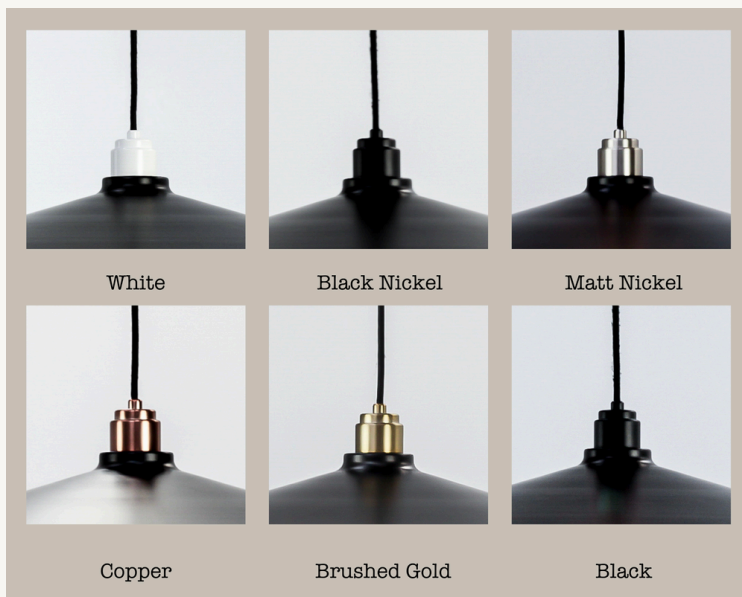

Mr. Ralph

Beautiful Lighting

60CM METAL SHADE RORY PENDANT

Iron Metal Shade:

- Black or White
- 105mm high
- 600mm diameter
- 2.4kgs approx

Aluminium Rory Lamp Holder:

- Black, White, Brushed Gold, Matt Nickel, Copper, or Black Nickel
- 95mm high
- 50mm diameter
- sits 55mm high above metal shade

3-Core Textile Cord:

- Black or White
- 2.5m and may be shortened

Iron Ceiling Rose:

- Black or White
- 100mm diameter
- 20mm high

E27 Screw-in lamp holder - 60 watt max

AS/NZS compliant

Must be installed by a registered Electrician