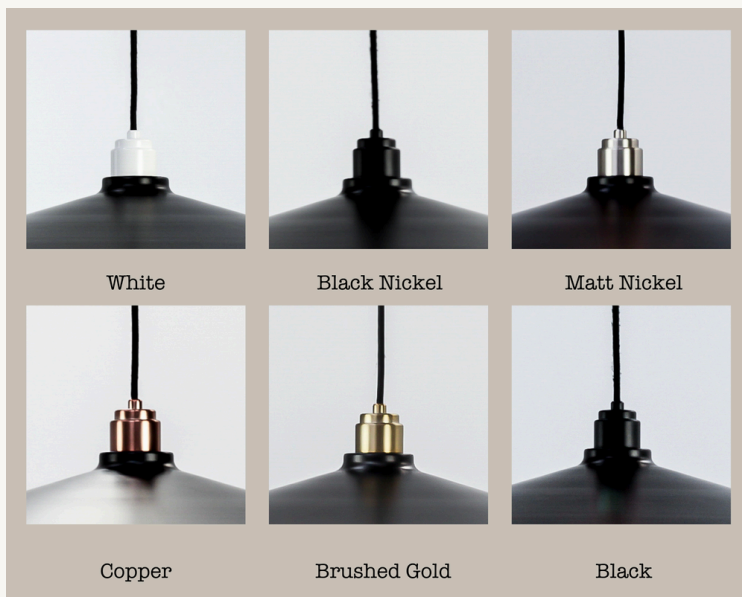

Mr. Ralph

Beautiful Lighting

60CM METAL SHADE RORY PENDANT

Iron Metal Shade:

- Black or White
- 105mm high
- 600mm diameter

Aluminium Rory Lamp Holder:

- Black, White, Brushed Gold, Matt Nickel, Copper, or Black Nickel
- 95mm high
- 50mm diameter
- sits 55mm high above metal shade

3-Core Textile Cord:

- Black or White
- 2.5m and may be shortened

Iron Ceiling Rose:

- Black or White
- 100mm diameter
- 20mm high

E27 Screw-in lamp holder - 60 watt max

AS/NZS compliant

Must be installed by a registered Electrician