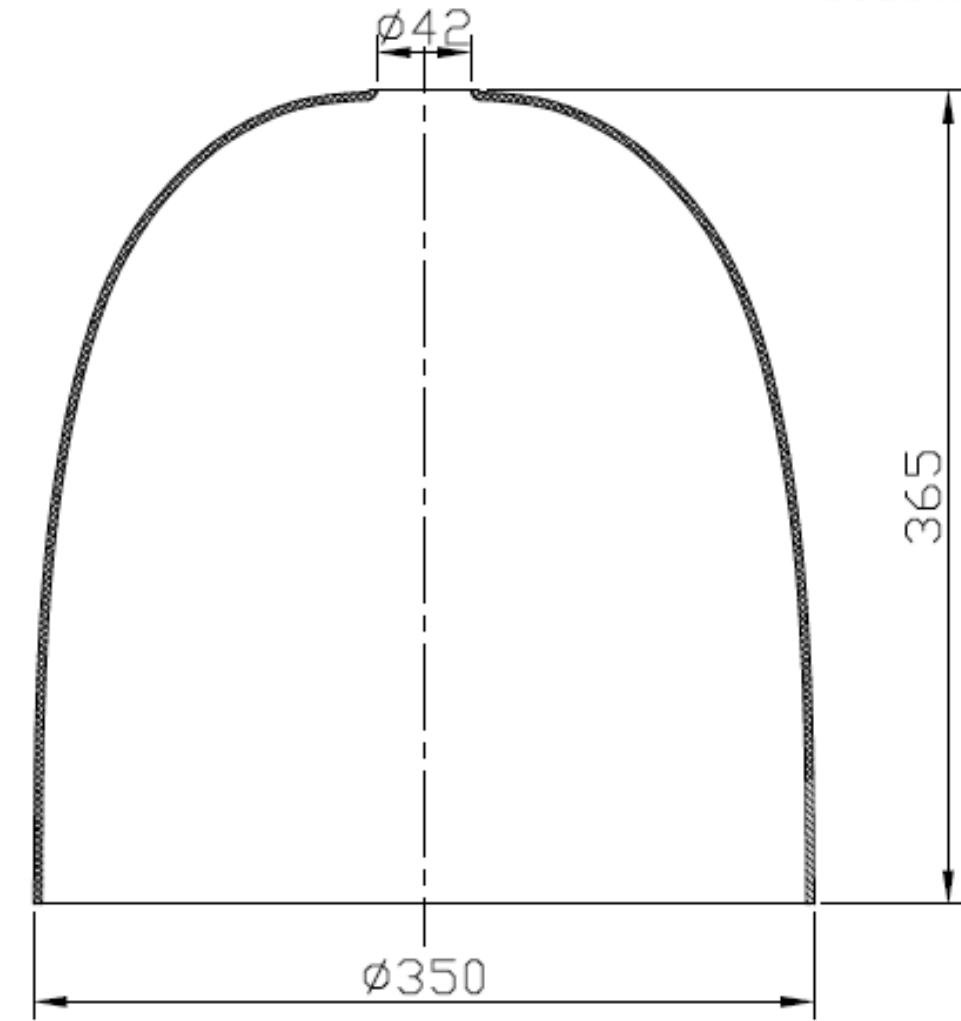

35cm Glass Cloche Shade

CLEAR GLASS

T=3.5 mm  