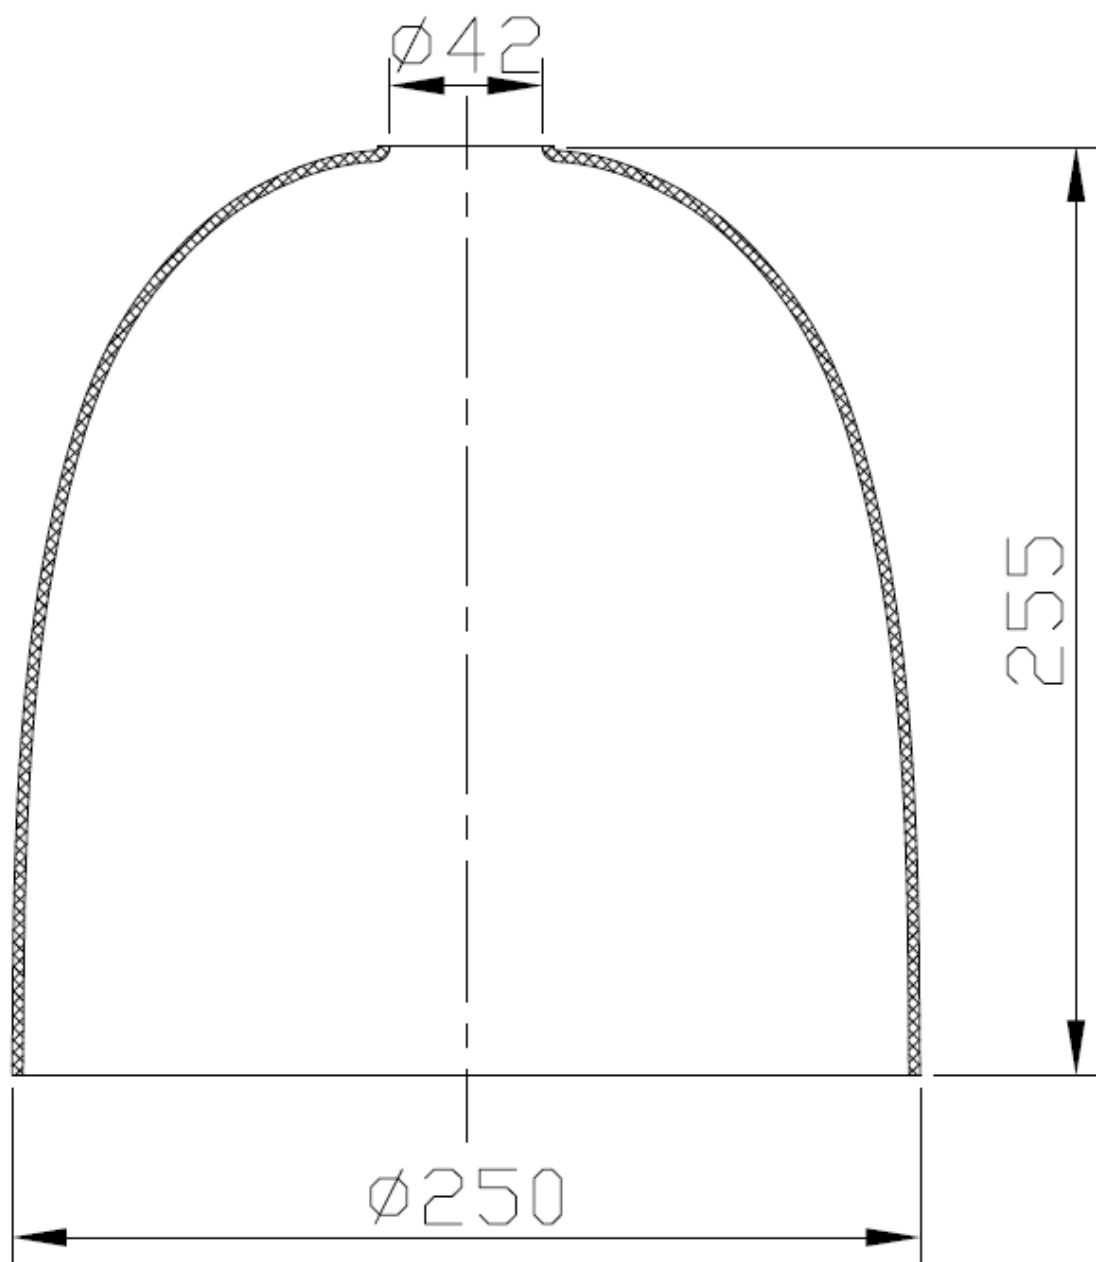

# 25cm Glass Cloche Shade

CLEAR GLASS

T=3.0 mm