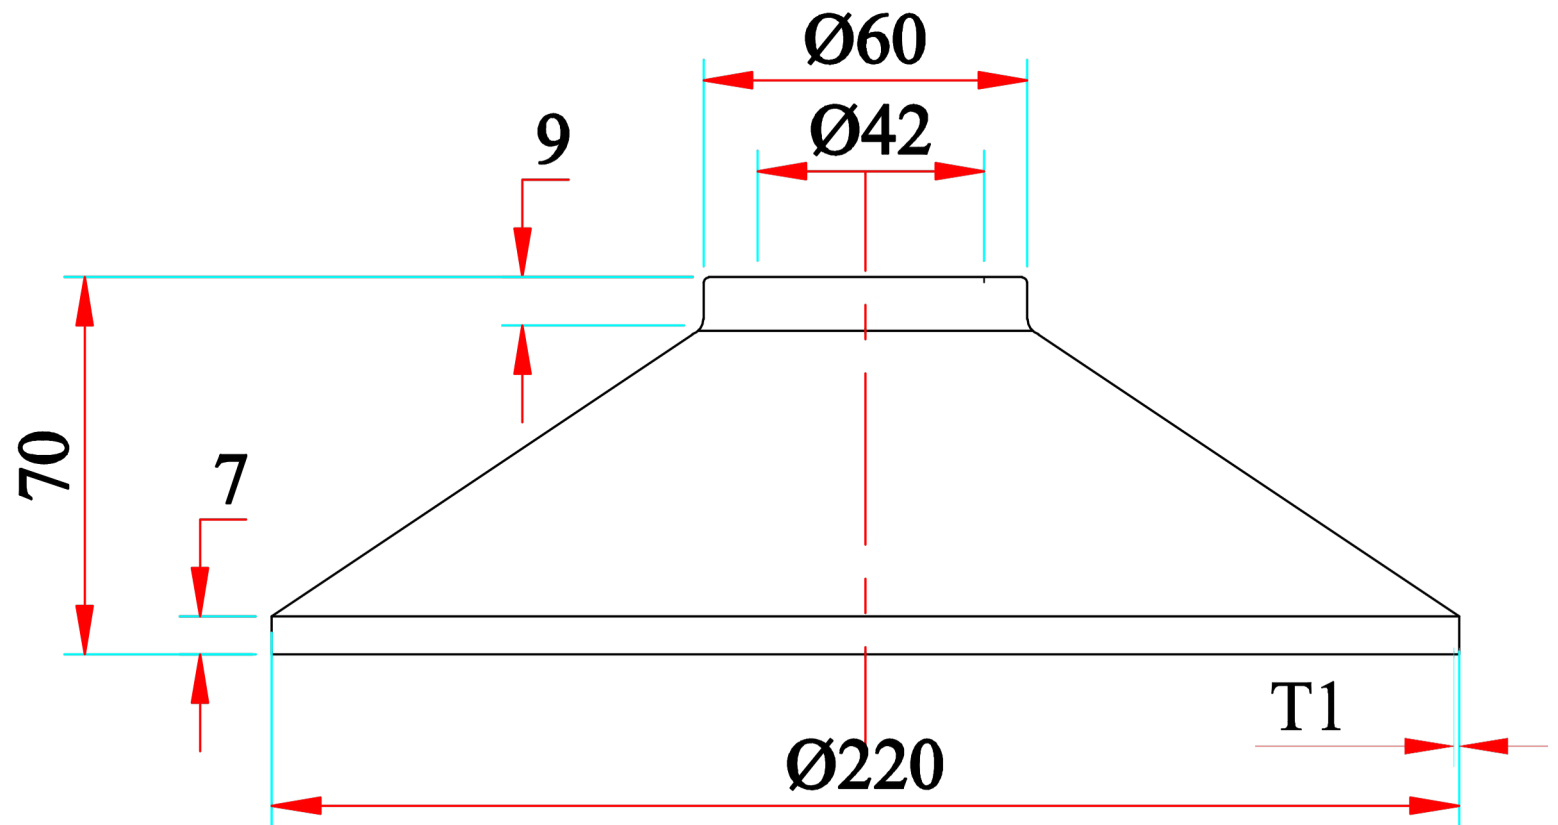

22cm Metal Shade

Mr. Ralph 
Beautiful Lighting