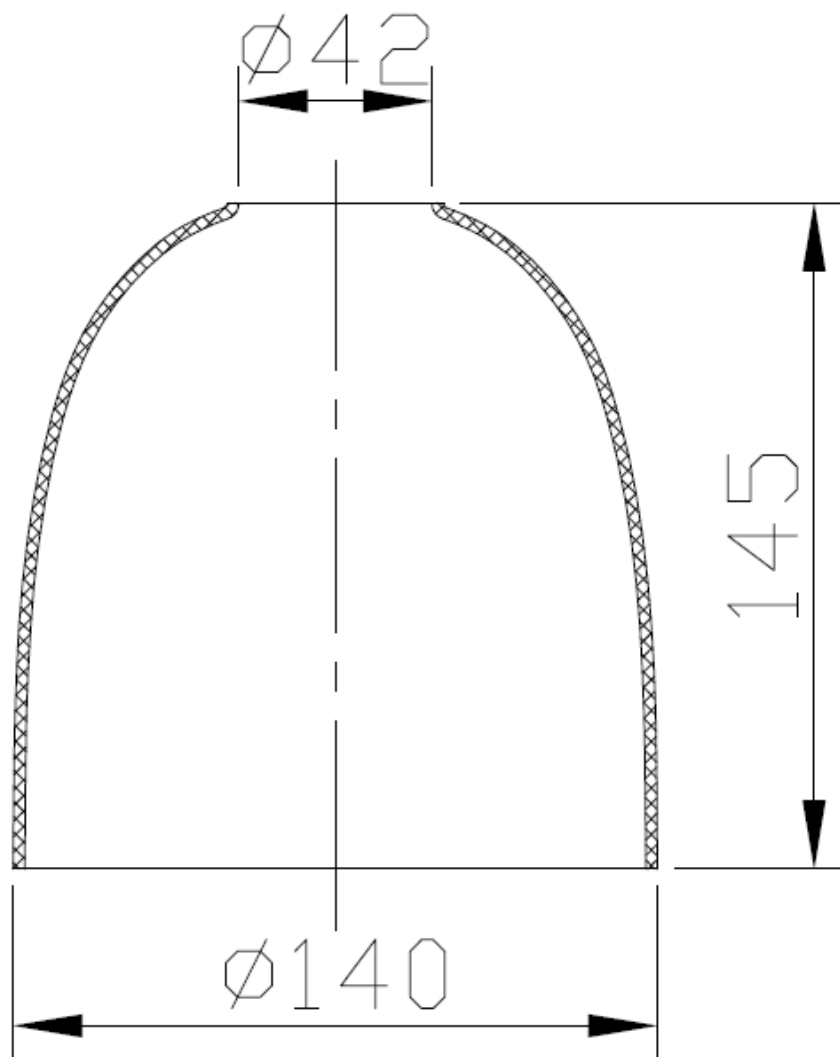

14cm Glass Cloche Shade

CLEAR GLASS

T=2.5 mm  