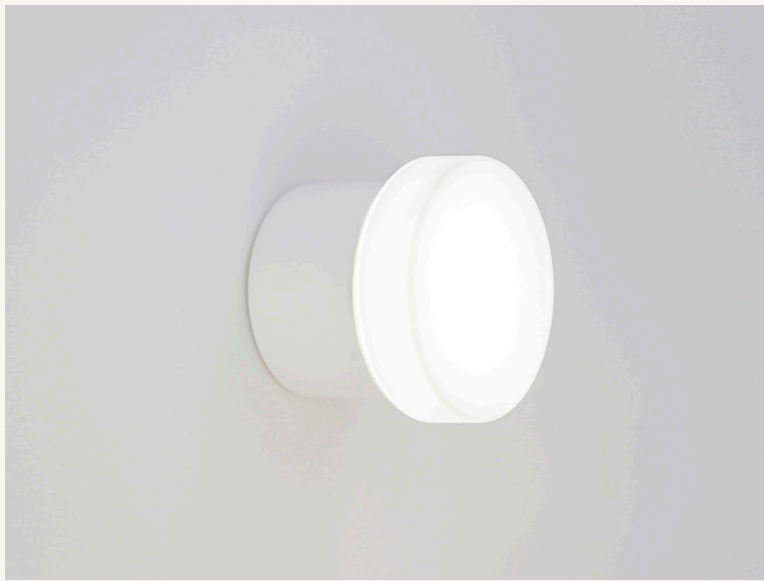

## 12CM MR BUTTON CEILING/WALL MOUNT - IP44

### Opal Glass Shade:

- Matte White
- 30mm high
- 120mm diameter

### Steel Wall Fitting:

- Brass or White
- 65mm high
- 100mm diameter

Total depth from wall is 96mm

Weight: 0.55kg

### LED Integrated:

- 8W
- Dimmable
- 2700K Flux: 202.12 lumens
- 4000K Flux: 233.08 lumens
- 6000K Flux: 226.95 lumens

Colour temperature change switch located inside base.

IP44

AS/NZS compliant

Must be installed by a registered Electrician