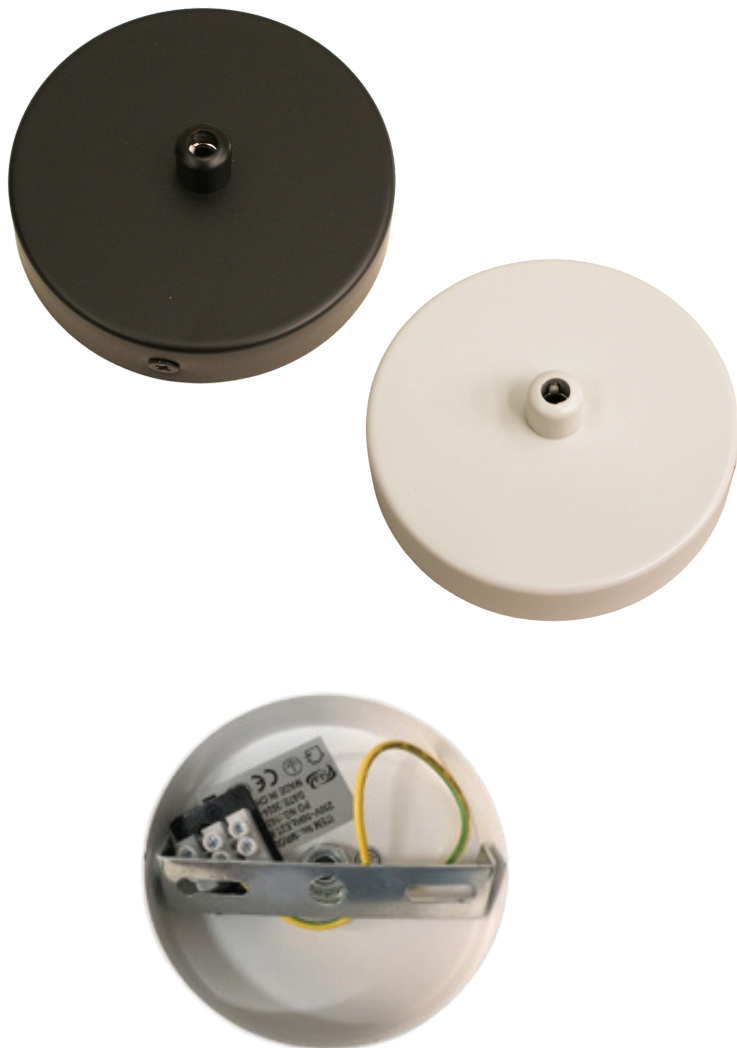

# Mr. Ralph

Beautiful Lighting

## 100MM STANDARD CEILING ROSE

This is our standard ceiling rose in black or white

Colour:

- Black or White

Material:

- Metal

Dimensions:

- 100mm diameter x 20mm high
- 92mm wall bracket length

Weight:

- 130g approximately

Provided Equipment:

- 2 x 26mm screws
- 2 x Wall Plugs
- 1 x plastic cord holder
- 1 x Terminal Block
- 1 x Terminal Block Holder
- 1 x Glove

Input Voltage:

- 230V, 50HZ, Max 60W