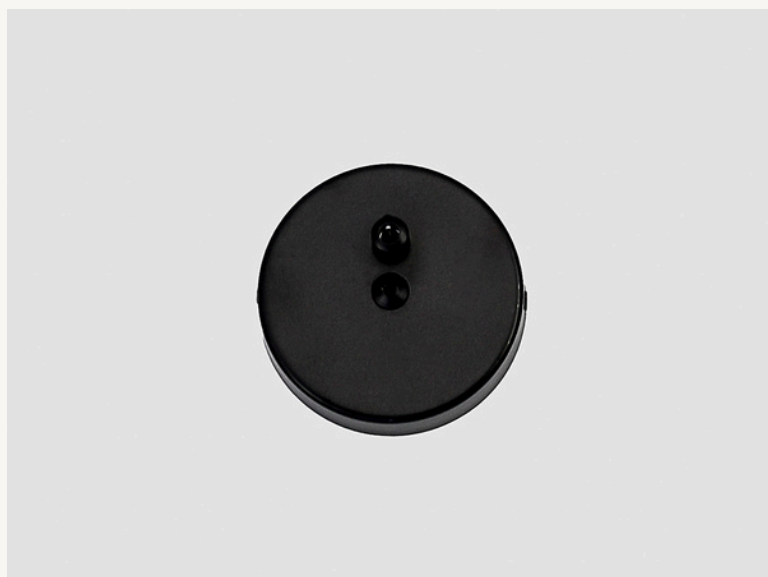

## 100MM CEILING ROSE WITH ONE WIRE PORT

This is our standard 100mm ceiling rose design, but with a central wire port as well as the single power outlet. Can be used with our Suspension Wire to hang heavier shades from.

Iron Ceiling Rose:

- Black or White
- 20mm high
- 100mm diameter
- Central wire port
- Power outlet off centre
- 150g approx

AS/NZS compliant

Must be installed by a registered Electrician

All Pendants, Floor lamps, Table lamps, Wall Lights, Accessories and Lamps/Bulbs come with a 2 year full replacement warranty.