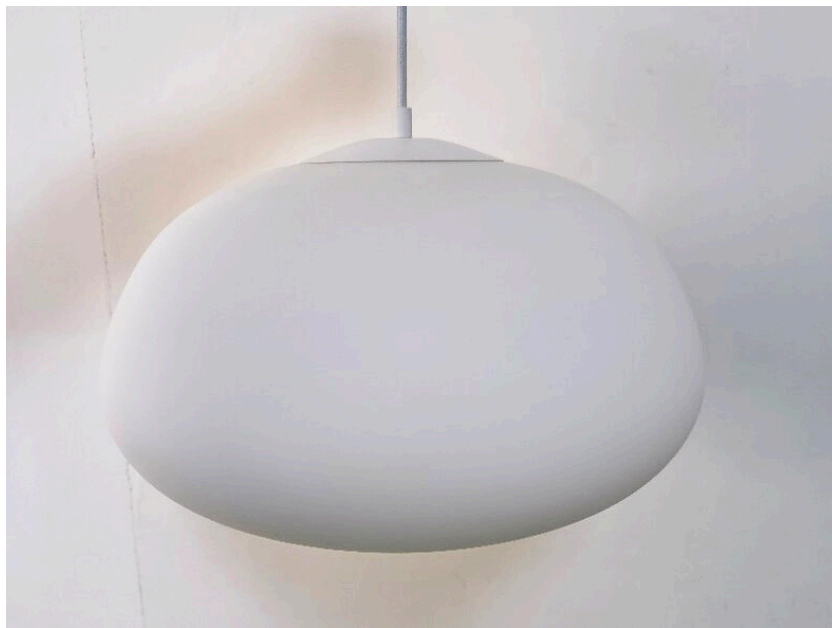

Mr. Ralph

Beautiful Lighting

GEORGE WIDE

Colour:

- Opal

Materials:

- White Opal Glass

Dimensions:

- 410mm diameter x 260mm high
- Hole at top 120mm dia

Weight:

- 2.12 kg

Size of Box:

- 50 x 50 x 35cm

Fittings Included:

- White fitting plate with lamp holder
- 2.5m white cord
- 100mm dia white ceiling rose