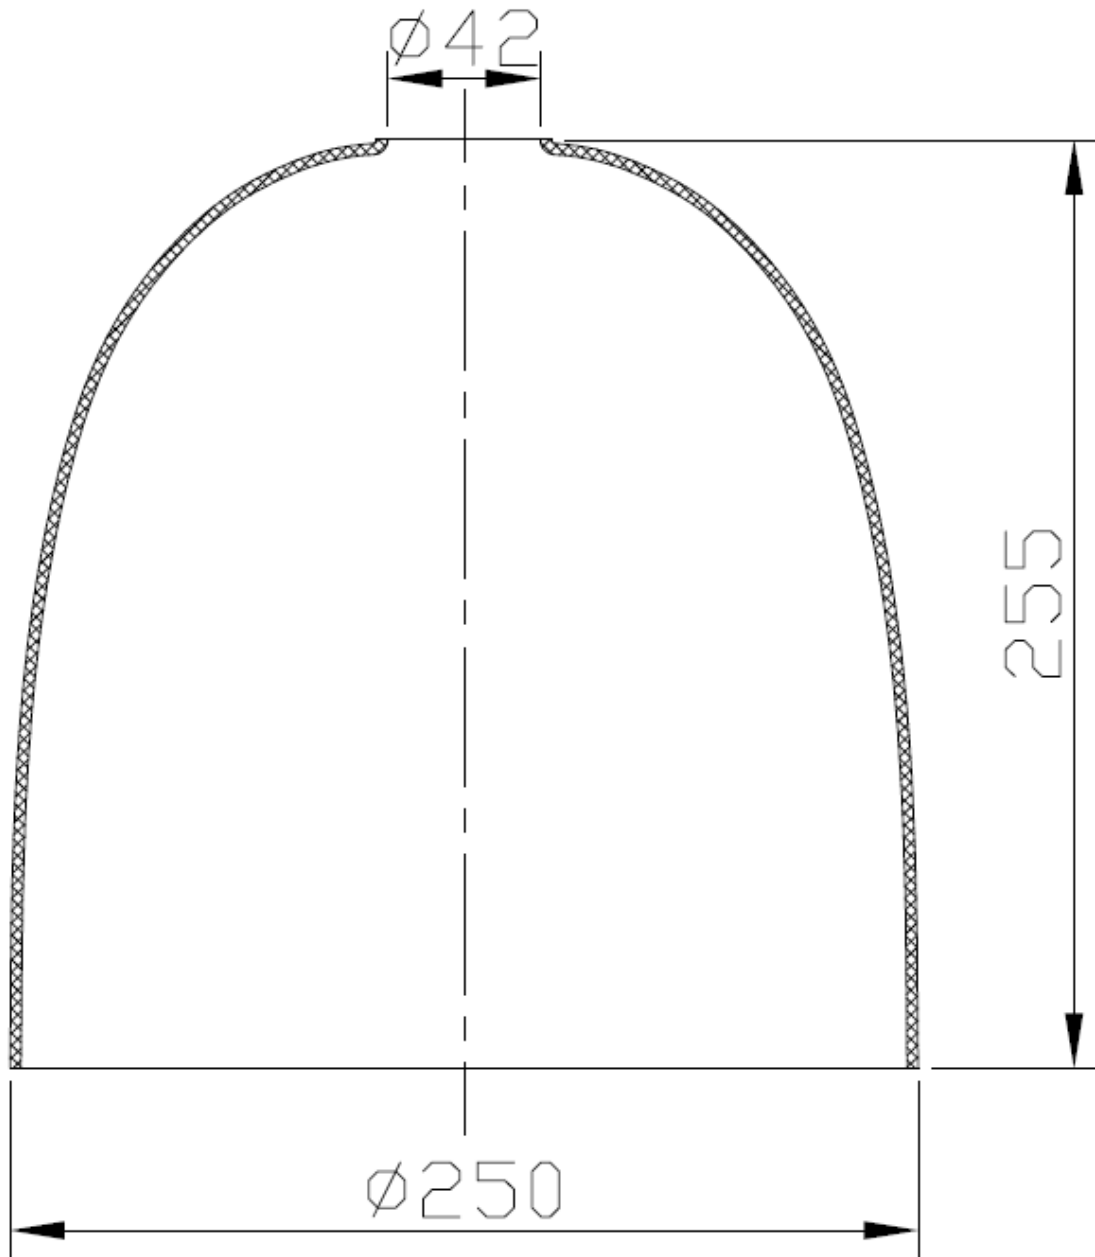

# Large Glass Cloche Shade

CLEAR GLASS

T=3.0 mm