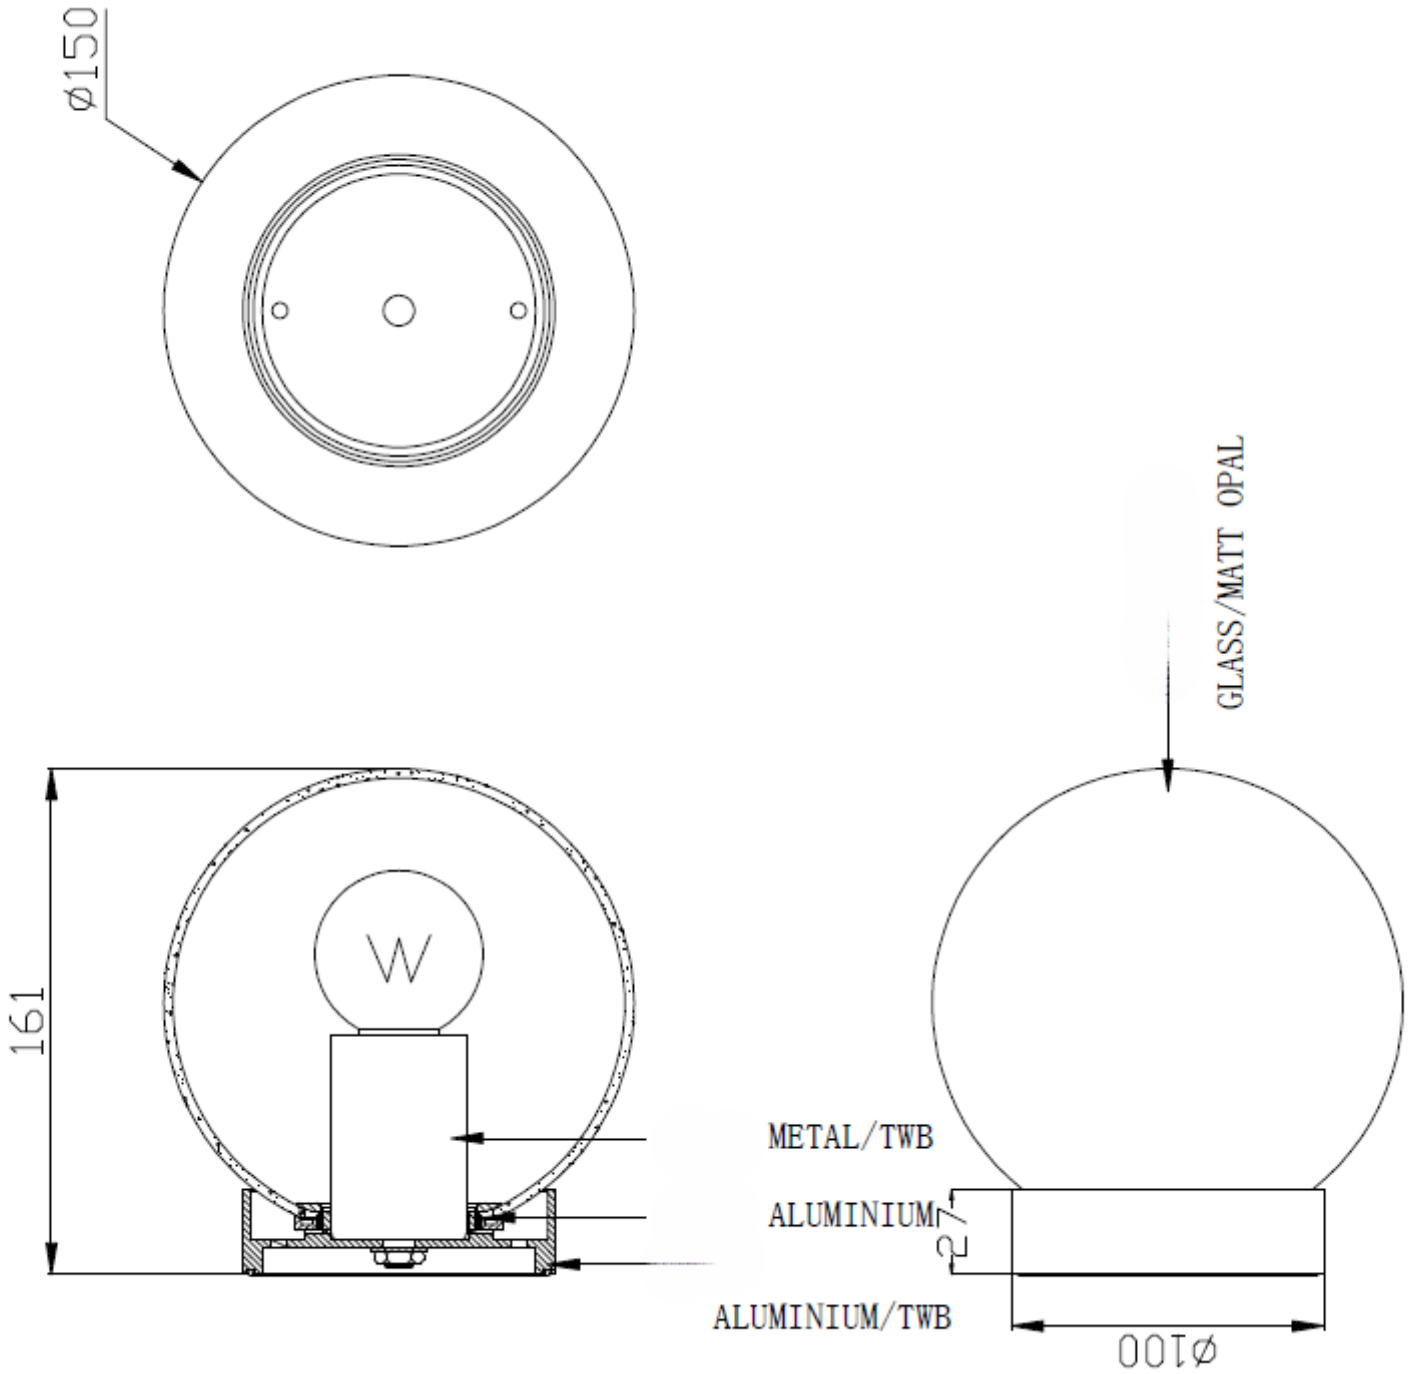

Big Dott Wall Light

E27 Bulb Max 40W

IP44 Rating